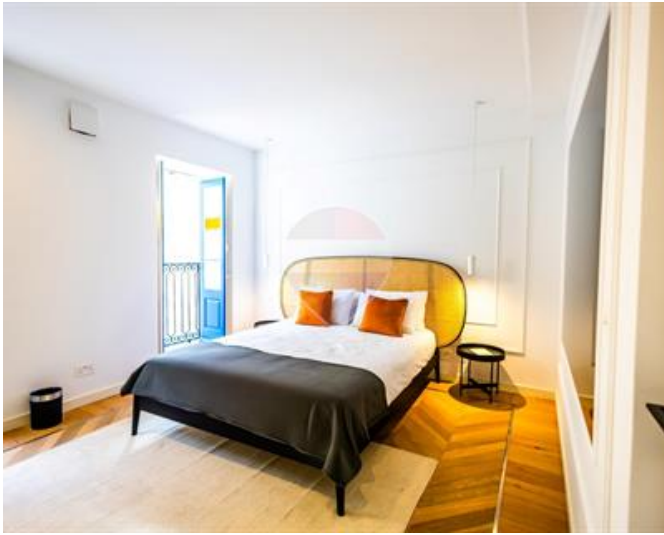

Gallery

Marylene Cabal

RE/MAX Crown - Sliema

M: 99949274

E: marylene@remaxcrown.com

T: 21342410

RE/MAX Crown - Sliema

166, 169, Tower Road, Sliema, Malta