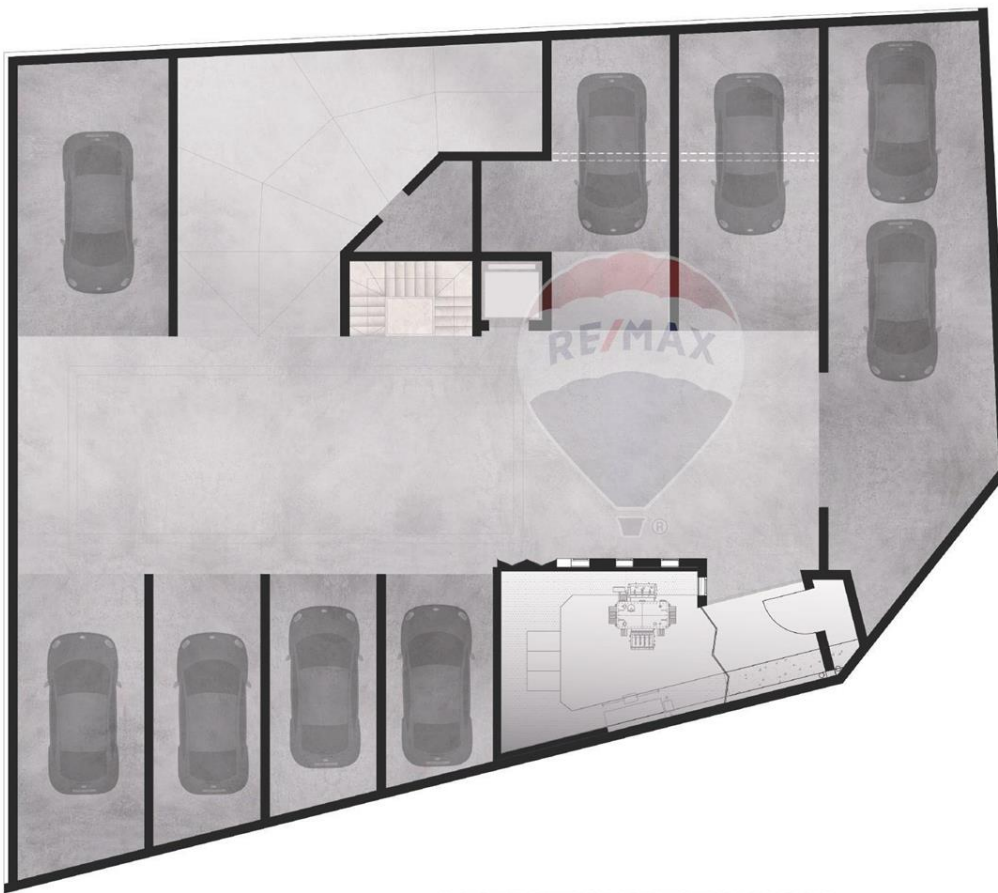

# Garage (Residential) in Iklin

Iklin, Central

GARAGE  
LEVEL -

€48,000

Reference No: 240041048-326

 Total Rooms: 0

 Floor Area (m<sup>2</sup>) : 200

 Bathrooms: 0

 Bedrooms: 0