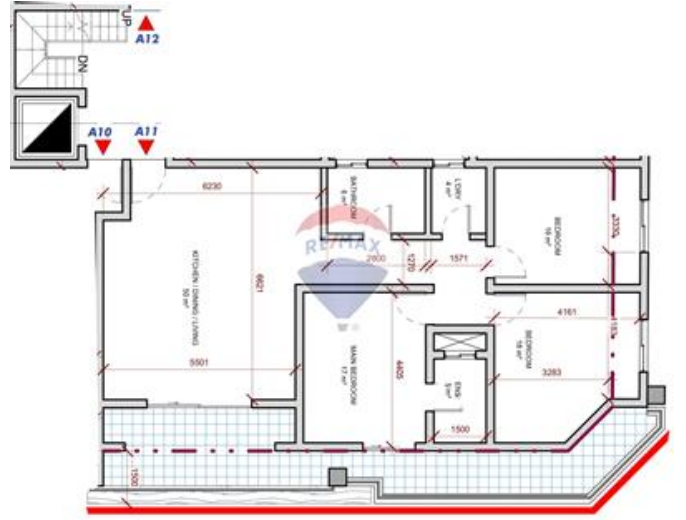

Apartment - For Sale - Zebbug

ZEBBUG - Three-Bedroom corner apartment with Large wrap around front Terrace. The property is situated in a tranquil residential area of Zebbug. Nestled in a peaceful corner, having its own private entrance, it enjoys privacy and minimal through traffic. The Apartment is part of a modern and new development. Upon entering the property, you are greeted by a spacious open plan kitchen/Living/dining area that leads to the various rooms. The entire unit has been thoughtfully designed with high-quality finishes and attention to detail. The corner location provides additional windows, allowing an abundance of natural throughout the day. The property comprises three well-appointed bedrooms, en-suite bathroom, laundry room and a main bathroom. The front terrace offers a private outdoor space with room for outdoor furniture and entertainment. Despite its secluded setting, the apartment is conveniently located near essential amenities, including schools, supermarkets, restaurants, and public transportation, ensuring easy access to all necessities. Optional Garages Available.

Features

- ✓ Lift
- ✓ En Suite
- ✓ Electricity Utility
- ✓ Double Glazed
- ✓ Ceramic Floor
- ✓ Water Utility
- ✓ Gypsum Plastering
- ✓ Balcony

Rooms

- ✓ Kitchen/Living/Dining : 6.65 x 6.6 m (43.89 m2)
- ✓ Double Bedroom : 3.5 x 4.4 m (15.4 m2)
- ✓ Double Bedroom : 3.3 x 4.17 m (13.76 m2)
- ✓ Box Room : 1.5 x 1.5 m (2.25 m2)
- ✓ Bathroom : 2.5 x 1.5 m (3.75 m2)
- ✓ Shower Ensuite : 1.5 x 2 m (3 m2)
- ✓ Garage : 1.2 x 4.6 m (5.52 m2)
- ✓ Open Space : 1.2 x 15 m (18 m2)
- ✓ Hallway : 1.28 x 5 m (6.4 m2)

✓ Double Bedroom : 3.9 x 4.3 m (16.77 m²)

Gallery

Schevon Camilleri

RE/MAX Park Estates - St Paul's Bay

M: 79450585

E: schevon@remax.com.mt

T: 21579747

RE/MAX Park Estates - St Paul's Bay