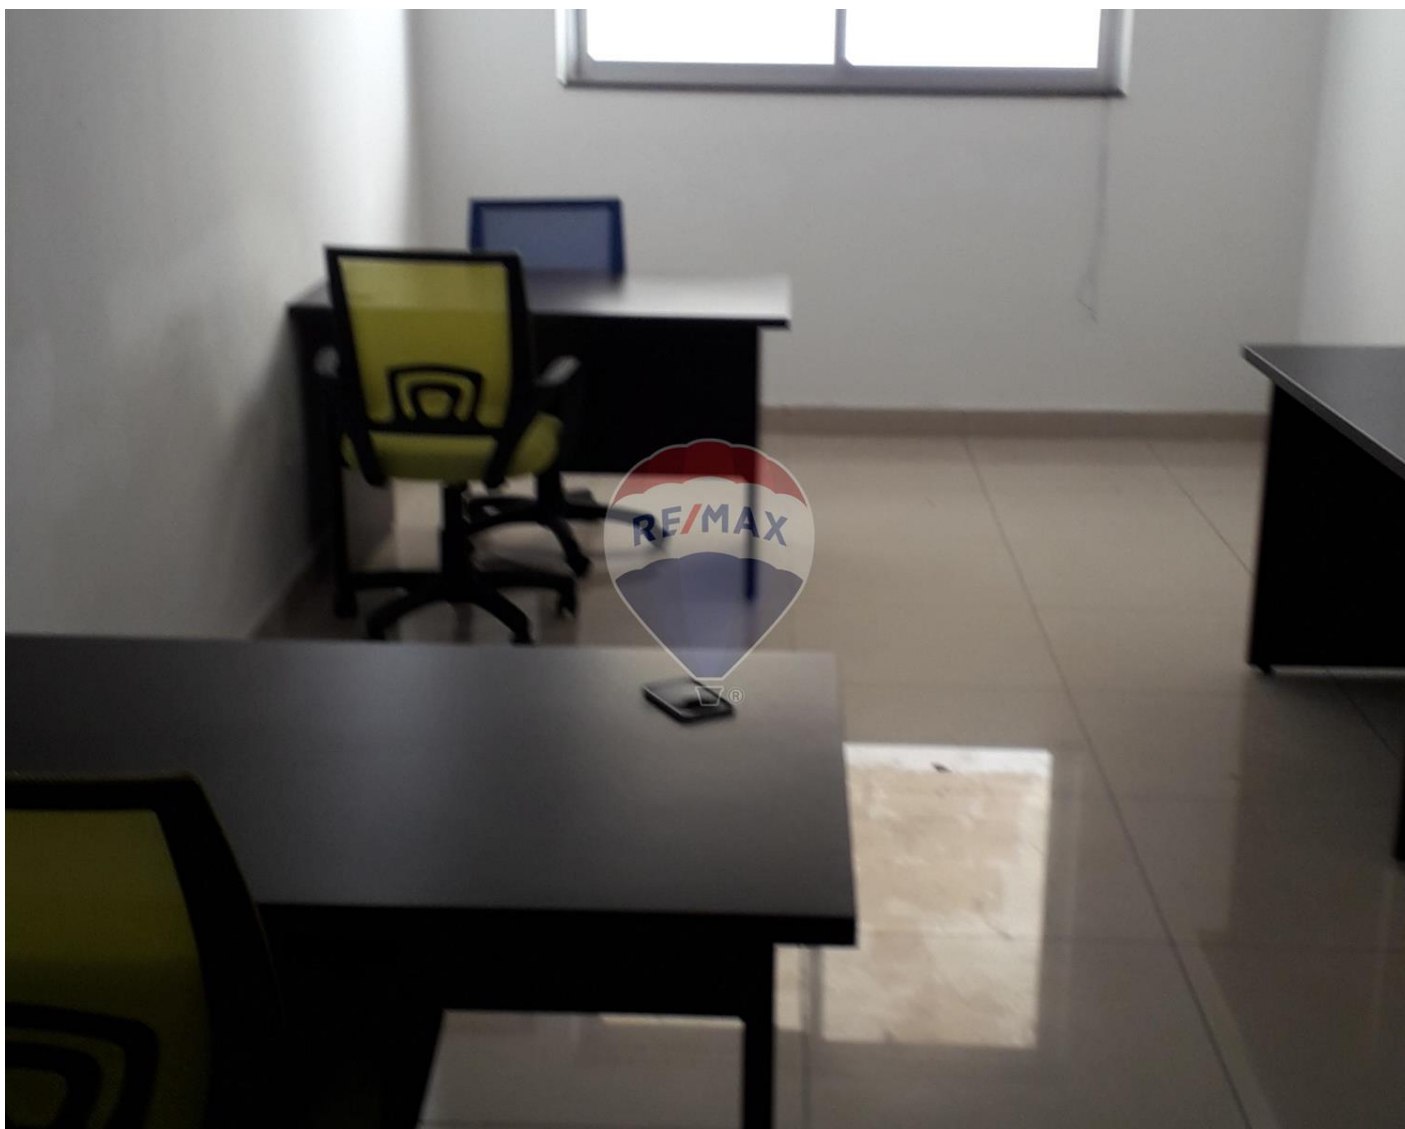

Mellieha, North

€50

Reference No: 240041036-720

Total Rooms: **1**

Floor Area (m²): **100**

Bathrooms: **0**

Bedrooms: **0**