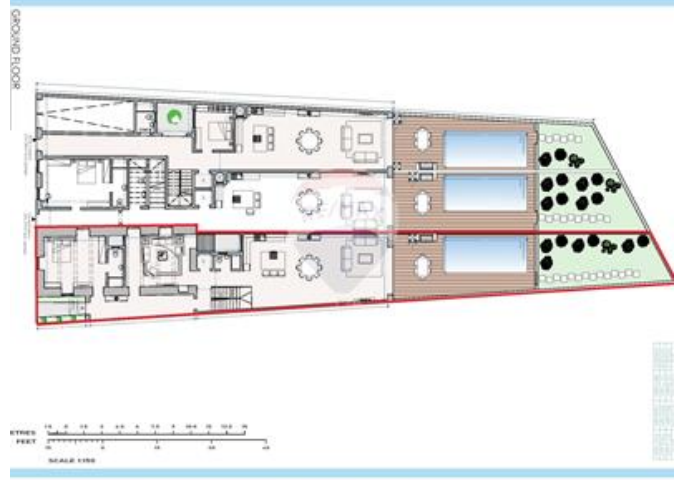

Bathrooms: 3

Bedrooms: 4

Terraced House - For Sale - Gozo - Nadur

For sale in the charming village of Nadur, Gozo, is a house of character in shell form. This exceptional property boasts a thoughtfully designed layout, featuring a combined kitchen, dining, and living area that seamlessly opens onto a spacious pool area with a garden, perfect for enjoying stunning, guaranteed country views. The ground floor includes two ensuite bedrooms and an additional bathroom, ensuring convenience and comfort. The first floor offers three bedrooms, two of which are ensuite. The master bedroom features a walk-in wardrobe and access to a terrace, providing more breathtaking views. Adding to its appeal, this property includes a large lock-up garage in the basement, offering ample space and security. This house is an ideal opportunity for those seeking a unique home in a picturesque setting, ready to be tailored to your personal taste.

Features

- ✓ En Suite
- ✓ Pool
- ✓ Air Space
- ✓ Well
- ✓ Deck
- ✓ Entrance Hall
- ✓ Terrace
- ✓ Space For Pool
- ✓ Balcony
- ✓ Roof Terrace

Rooms

- ✓ Kitchen/Living/Dining : 10 x 5.5 m (55 m²)
- ✓ Double Bedroom : 5 x 4.28 m (21.4 m²)
- ✓ Double Bedroom : 4.33 x 4.02 m (17.41 m²)
- ✓ Double Bedroom : 7.5 x 6.15 m (46.13 m²)
- ✓ Bathroom : 2.5 x 1.2 m (3 m²)
- ✓ Bathroom Ensuite : 3.23 x 1.34 m (4.33 m²)
- ✓ Bathroom Ensuite : 2.91 x 2.38 m (6.93 m²)
- ✓ Double Bedroom : 5.17 x 4.28 m (22.13 m²)

✓ Open Space : 18.5 x 5.51 m (101.94 m²)

Gallery

FRONT ELEVATION
PROPOSED
SCALE 1:100

Joseph Cassar

RE/MAX Property Centre - Victoria

M: 79280502

E: joseph@remax.com.mt

T: 21566284