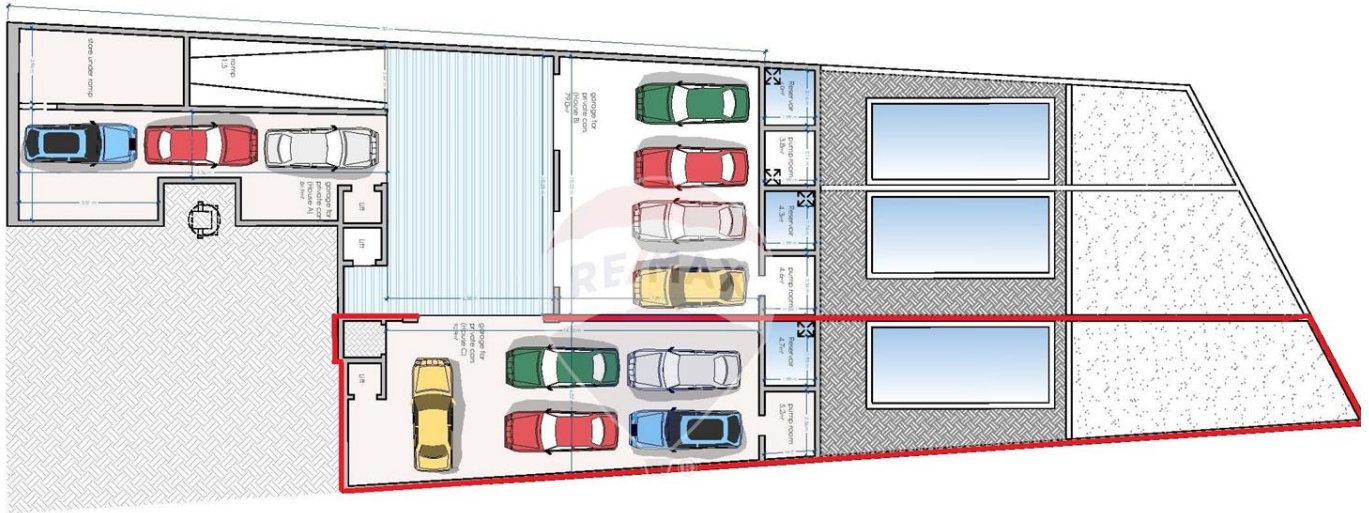

Terraced House in Gozo - Nadur

Gozo - Nadur, Gozo

BASEMENT LEVEL

HOUSE A	11.11	9.99	11.11
HOUSE B	11.11	9.99	11.11
HOUSE C	11.11	9.99	11.11

€880,000

Reference No: 240031047-1341

Total Rooms: 8

Floor Area (m²) : 302

Bathrooms: 3

Bedrooms: 4

Terraced House - For Sale - Gozo - Nadur

For sale in the charming village of Nadur, Gozo, is a house of character in shell form. This exceptional property boasts a thoughtfully designed layout, featuring a combined kitchen, dining, and living area that seamlessly opens onto a spacious pool area with a garden, perfect for enjoying stunning, guaranteed country views. The ground floor includes two ensuite bedrooms and an additional bathroom, ensuring convenience and comfort. The first floor offers three bedrooms, two of which are ensuite. The master bedroom features a walk-in wardrobe and access to a terrace, providing more breathtaking views. Adding to its appeal, this property includes a large lock-up garage in the basement, offering ample space and security. This house is an ideal opportunity for those seeking a unique home in a picturesque setting, ready to be tailored to your personal taste.

Features

- ✓ En Suite
- ✓ Pool
- ✓ Air Space
- ✓ Well
- ✓ Deck
- ✓ Entrance Hall
- ✓ Terrace
- ✓ Space For Pool
- ✓ Balcony
- ✓ Roof Terrace

Rooms

- ✓ Kitchen/Living/Dining : 10 x 5.5 m (55 m²)
- ✓ Double Bedroom : 5 x 4.28 m (21.4 m²)
- ✓ Double Bedroom : 4.33 x 4.02 m (17.41 m²)
- ✓ Double Bedroom : 7.5 x 6.15 m (46.13 m²)
- ✓ Bathroom : 2.5 x 1.2 m (3 m²)
- ✓ Bathroom Ensuite : 3.23 x 1.34 m (4.33 m²)
- ✓ Bathroom Ensuite : 2.91 x 2.38 m (6.93 m²)
- ✓ Double Bedroom : 5.17 x 4.28 m (22.13 m²)

✓ Open Space : 18.5 x 5.51 m (101.94 m²)

Gallery

FRONT ELEVATION
PROPOSED
SCALE 1:100

Joseph Cassar

RE/MAX Property Centre - Victoria

M: 79280502

E: joseph@remax.com.mt

T: 21566284