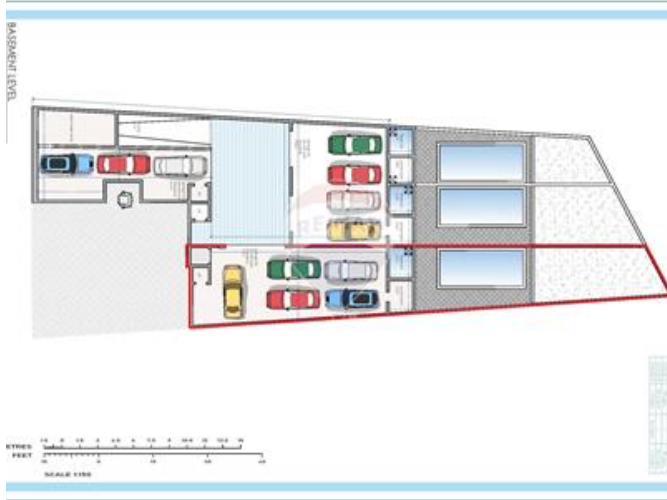

Features

- ✓ En Suite
- ✓ Pool
- ✓ Air Space
- ✓ Well
- ✓ Deck
- ✓ Entrance Hall
- ✓ Terrace
- ✓ Space For Pool
- ✓ Balcony
- ✓ Roof Terrace

Rooms

- ✓ Kitchen/Living/Dining : 10 x 5.5 m (55 m²)
- ✓ Double Bedroom : 5 x 4.28 m (21.4 m²)
- ✓ Double Bedroom : 4.33 x 4.02 m (17.41 m²)
- ✓ Double Bedroom : 7.5 x 6.15 m (46.13 m²)
- ✓ Bathroom : 2.5 x 1.2 m (3 m²)
- ✓ Bathroom Ensuite : 3.23 x 1.34 m (4.33 m²)
- ✓ Bathroom Ensuite : 2.91 x 2.38 m (6.93 m²)
- ✓ Double Bedroom : 5.17 x 4.28 m (22.13 m²)

✓ Open Space : 18.5 x 5.51 m (101.94 m²)

Gallery

FRONT ELEVATION
PROPOSED
SCALE 1:100

Joseph Cassar

RE/MAX Property Centre - Victoria

M: 79280502

E: joseph@remax.com.mt

T: 21566284