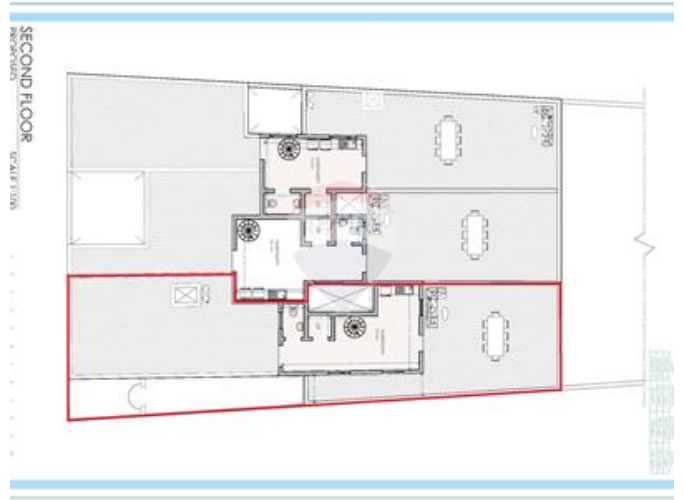

Bathrooms: 3

Bedrooms: 4

Terraced House - For Sale - Gozo - Nadur

For sale in the charming village of Nadur, Gozo, is a house of character in shell form. This exceptional property boasts a thoughtfully designed layout, featuring a combined kitchen, dining, and living area that seamlessly opens onto a spacious pool area with a garden, perfect for enjoying stunning, guaranteed country views. The ground floor includes two ensuite bedrooms and an additional bathroom, ensuring convenience and comfort. The first floor offers three bedrooms, two of which are ensuite. The master bedroom features a walk-in wardrobe and access to a terrace, providing more breathtaking views. Adding to its appeal, this property includes a large lock-up garage in the basement, offering ample space and security. This house is an ideal opportunity for those seeking a unique home in a picturesque setting, ready to be tailored to your personal taste.

Features

- ✓ En Suite
- ✓ Pool
- ✓ Air Space
- ✓ Well
- ✓ Deck
- ✓ Entrance Hall
- ✓ Terrace
- ✓ Space For Pool
- ✓ Balcony
- ✓ Roof Terrace

Rooms

- ✓ Kitchen/Living/Dining : 10 x 5.5 m (55 m²)
- ✓ Double Bedroom : 5 x 4.28 m (21.4 m²)
- ✓ Double Bedroom : 4.33 x 4.02 m (17.41 m²)
- ✓ Double Bedroom : 7.5 x 6.15 m (46.13 m²)
- ✓ Bathroom : 2.5 x 1.2 m (3 m²)
- ✓ Bathroom Ensuite : 3.23 x 1.34 m (4.33 m²)
- ✓ Bathroom Ensuite : 2.91 x 2.38 m (6.93 m²)
- ✓ Double Bedroom : 5.17 x 4.28 m (22.13 m²)

✓ Open Space : 18.5 x 5.51 m (101.94 m²)

Gallery

FRONT ELEVATION
PROPOSED
SCALE 1:100

Joseph Cassar

RE/MAX Property Centre - Victoria

M: 79280502

E: joseph@remax.com.mt

T: 21566284