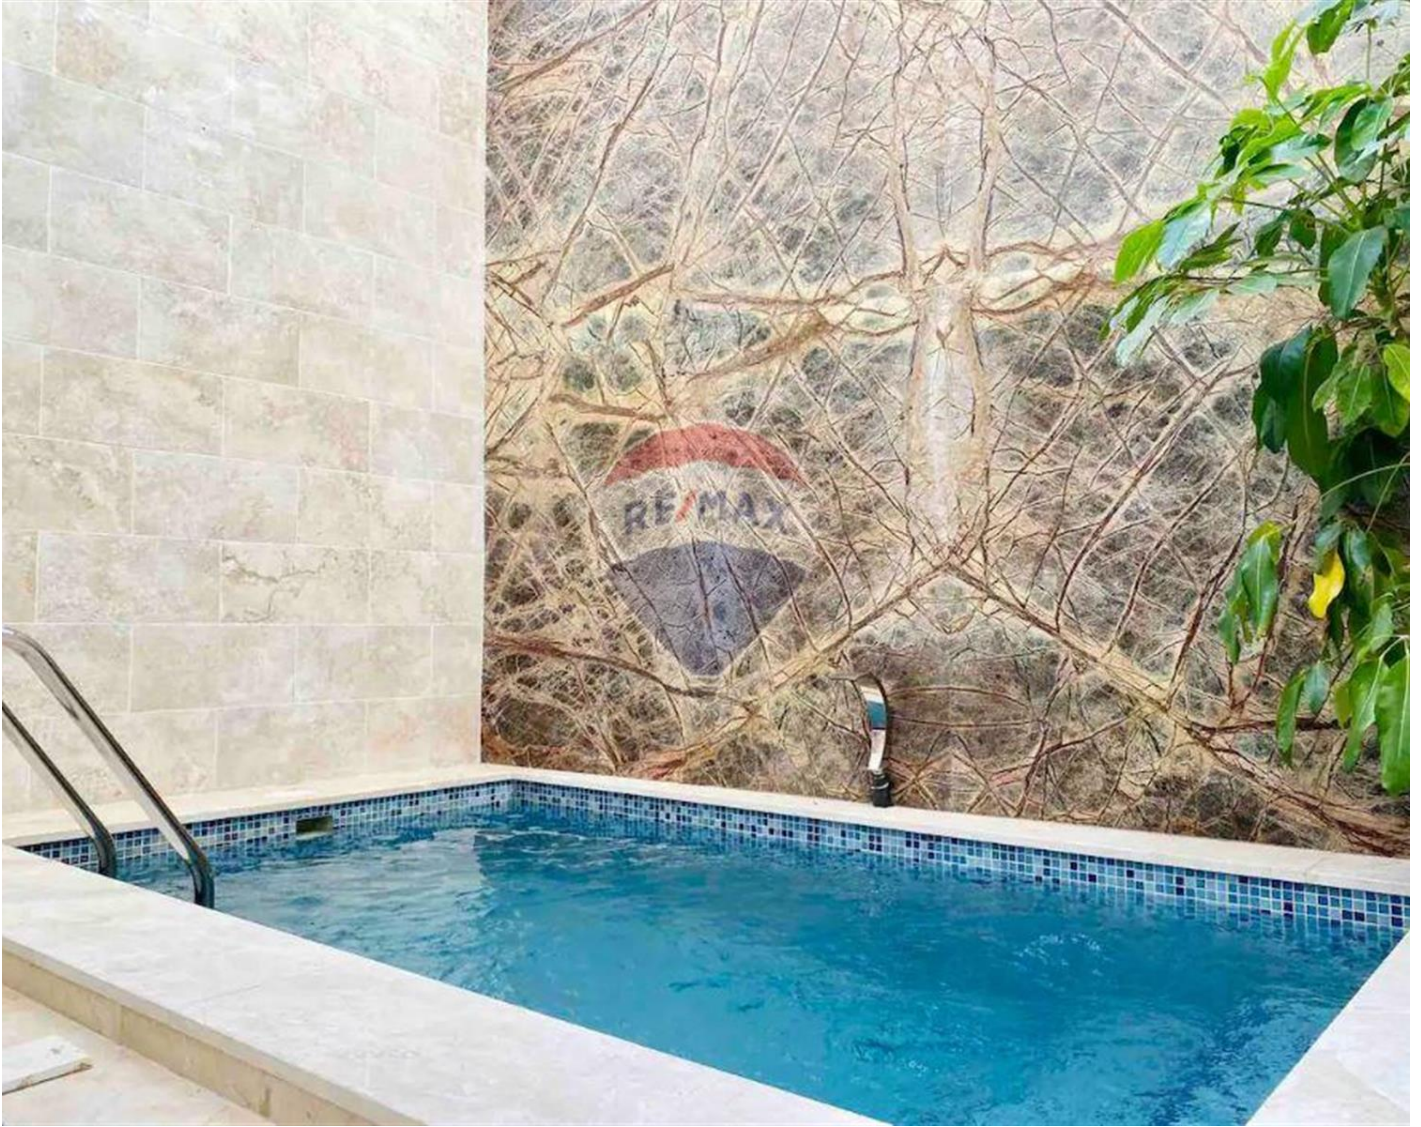

Townhouse in Sliema

Sliema, Sliema and St Julians Surroundings

€600

Reference No: 240011172-5961

 Total Rooms: **19**

 Floor Area (m²) : **0**

 Bathrooms: **10**

 Bedrooms: **9**