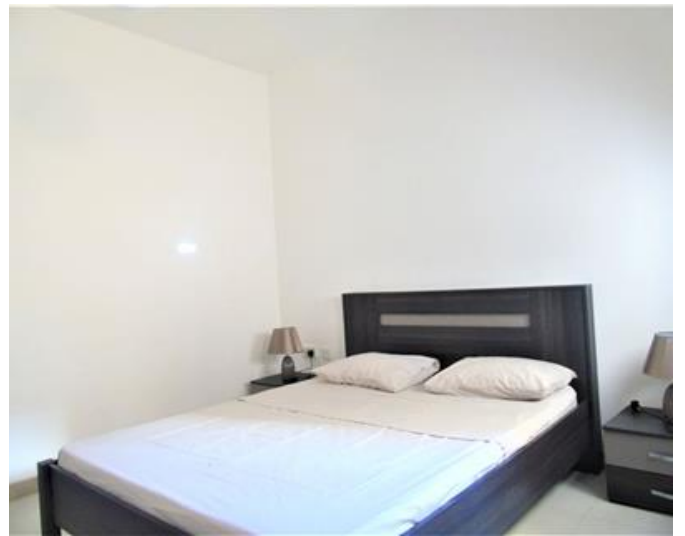

Apartment - For Rent - Sliema

SLIEMA - Modern 2 bedroom APARTMENT in Sliema. Very close to Balluta Bay. Spacious kitchen / sitting / dining, two bedrooms and a bathroom. Call now for viewing.

Features

Rooms

- ✓ Single Bedroom : 0 x 0 m (0 m2)
- ✓ Bathroom : 0 x 0 m (0 m2)
- ✓ Single Bedroom : 0 x 0 m (0 m2)
- ✓ Kitchen/Living/Dining : 0 x 0 m (0 m2)

Gallery

RE/MAX Premium - St.Julian's 1

RE/MAX Premium - St Julian's